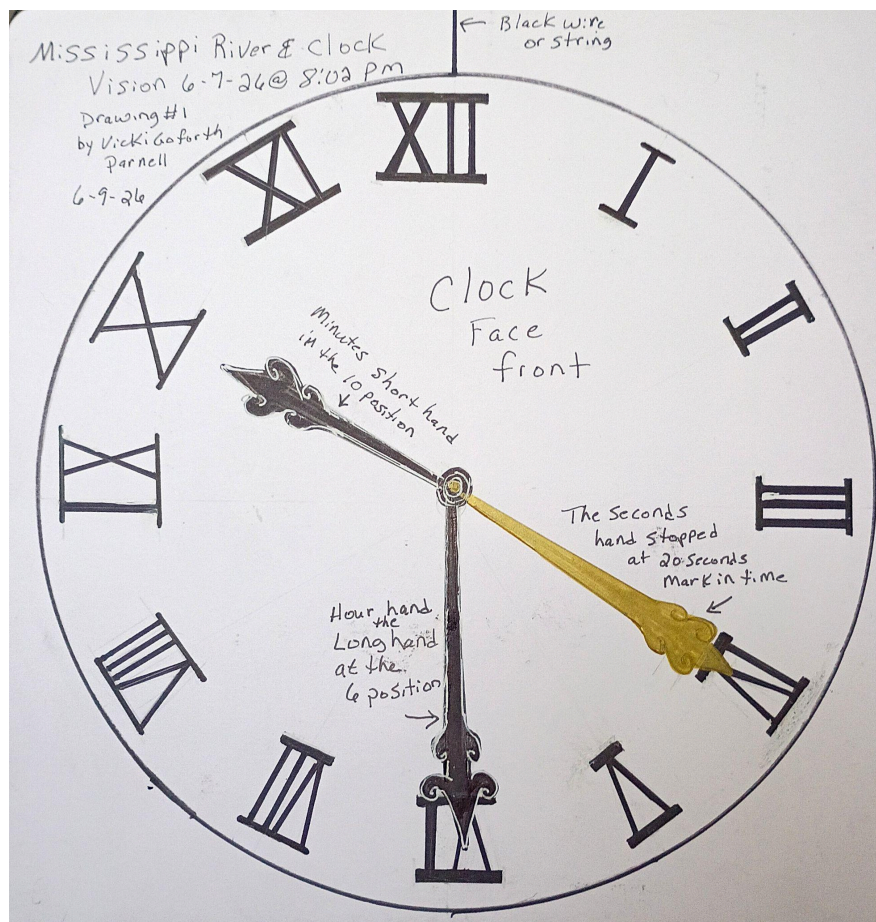

Daughter." I see that once again the clock face has turned fully around. I see it's back now again. It's still white with the electronic flip clock still displaying the time of 6:20. It shows no sign of being damaged or charred black. Suddenly, the whole sky lights up. I hear a loud blast of noise. I see, I see something is happening. The Earth, the Mississippi River, they look like they're shaking! Something is causing the Earth to shake violently and it's affecting the river.

I hear a groaning noise, I hear the ground groaning and now I see, I see it's beginning to split open. The land is splitting by the Mississippi River and through it. "Oh, Jesus Christ, I'm seeing it again. I'm seeing America-Babylon being split, divided into pieces once again." "She who divides My nation land of Israel gets divided themselves. America-Babylon is the root source of Israel being divided Daughter, and so it shall be and so it shall come." And now it's gone, the vision is gone.

Verses:

Deuteronomy 7:9-10; 32:4; 15-29; Numbers 12:6; Revelation 11:18; 19:15; Isaiah 34:2; Daniel 2:44; Haggai 2:22; Psalms 9:5; 17

Dividing Israel related:

Joel 3:2; Deuteronomy 32:8; Micah 2:4; Amos 7:17