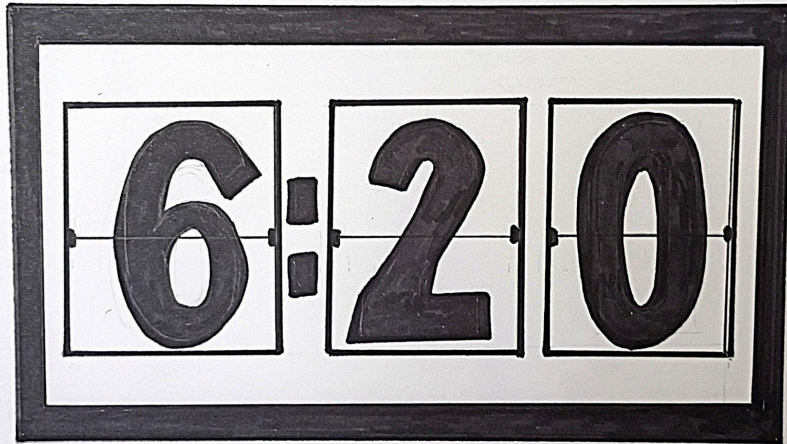

I see the big hand is on the 6, and the small hand is on the 10. These hands are black in color with pointed ends made in a fancy scrollwork arrow design. Now it looks like the round clock face is hanging on a thin single black string, or possibly a wire. The clock face begins turning to the left like something does when it's hanging downward on a suspended string. I see that it keeps turning and twisting on the string until the back of the clock face has become visible. It's still hanging from the string. It's solid white. I see the back side of the clock face it's all solid white. There's nothing on its back. I don't see any markings or displayed time showing. It's blank, totally void of anything on it except for it being solid white.

Suddenly, I see on its solid white back what looks like an electronic clock face that has appeared out of nowhere that has flip numbers on it. So, every time a minute or hour changes, it flips a number covering the prior one. The numbers are black on a white background. The number in the hour position is a 6, while the minutes are in a mid-flip position making it impossible to see what it is. I see it's changing. As it changes from the prior number to the new one I now see it is displaying the number 20. The time displayed on the electronic clock located on the back of the white Roman numeral numbers clock face is 6:20. It's 6:20. I can see the Mississippi River is still in the background as before.

Back of Clock face

It flipped and stopped
at 6:20.

Mississippi River & clock vision

6-7-26 @ 8:02 pm

Drawing #2 by Vicki Goforth

Parnell 6-9-26