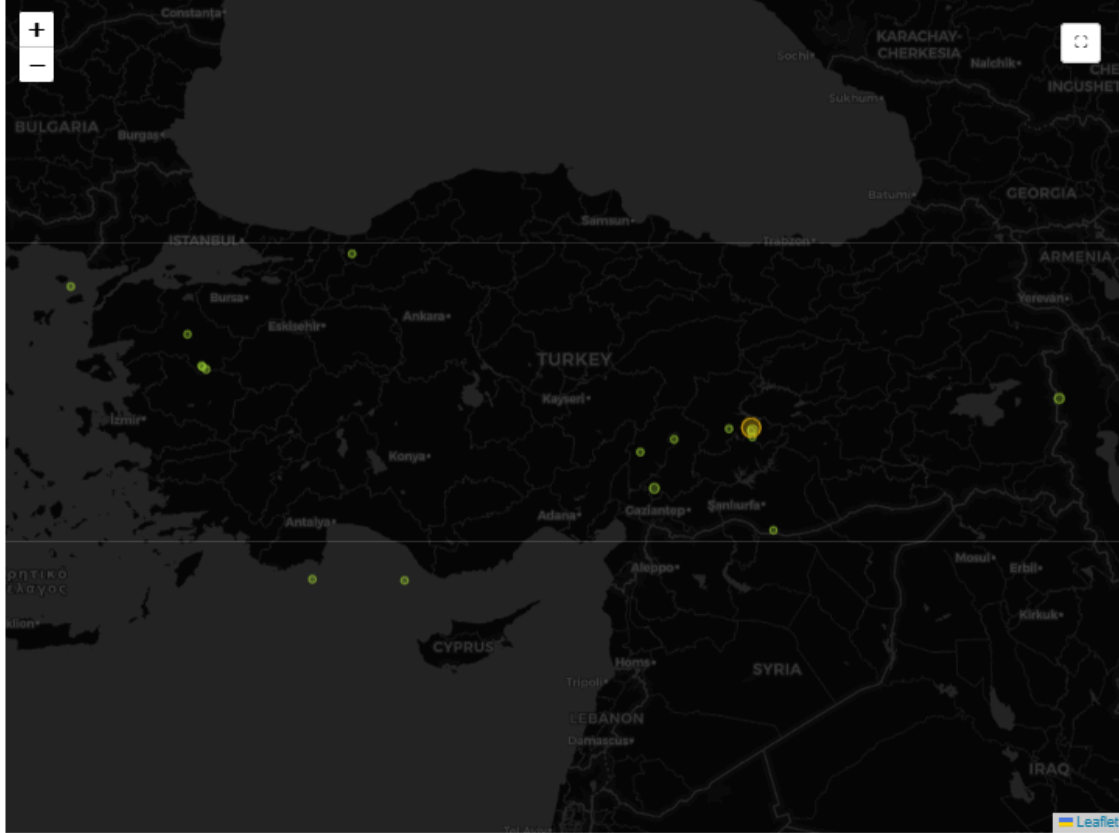

May 20, 2026 Earthquake in Turkey in an area devastated by the February 2023 twin quakes.

<https://www.msn.com/en-us/news/other/a-magnitude-5-4-earthquake-just-struck-eastern-turkey-with-severe-shaking-the-ground-lurched-hard-enough-to-crack-walls-near-the-town-of-sincik/ar-AA23Ja2q?ocid=BingNewsSerp>

📌 A magnitude 5.4 earthquake just struck eastern Turkey with severe shaking — the ground lurched hard enough to crack walls near the town of Sincik  
© oskaycaglar/Unsplash

A magnitude 5.4 earthquake struck near the town of Sincik in eastern Turkey's Adiyaman Province in late May 2026, shaking the ground hard enough to crack walls in a region still scarred by the catastrophic 2023 earthquake

# Quake hits Turkey's Malatya, reviving fear in 2023 disaster zone

A magnitude 5.6 earthquake has struck Turkey's southeast, an area devastated by the February 2023 twin quakes.

 **Staff Writer**  
May 20, 2026

## Earthquake Map of Turkey

Interactive map of recent earthquakes in Turkey, with each point marking an epicenter.